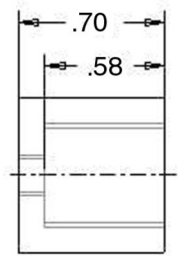

3.

All dimensions in inches

- ∅ .275 INSTANCE A
- ∅ .235 INSTANCE B
- ∅ .212 INSTANCE C
- ∅ .196 INSTANCE D

MATERIAL : TEFLON

4.

MATERIAL : BRASS

5.

MATERIAL : BRASS